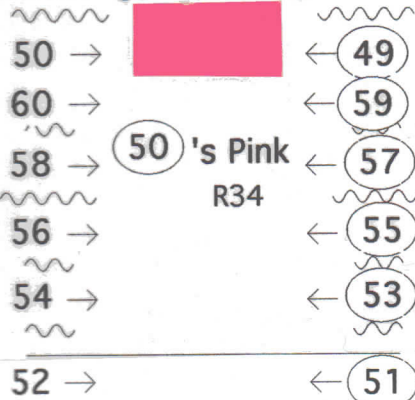

Warm Front Light R05 (1)

Warm Backs R02 (30)

Blue Front Light R68 (20)

High Side Lights

Boom Side Lights

Colored Back Light
Blue L132 Red R26

Specials

1st Elec Specials N/C

302 Stage Left & Right L132

2nd Beam color washes

160's Magenta R39 [Red Bar]

170's Purple L180 [Blue Bar]

180's Amber R318 [Red Bar]

1_4 1_3 1_2 (1_1)

Cyc lights

2_4 2_3 2_2 (2_1)