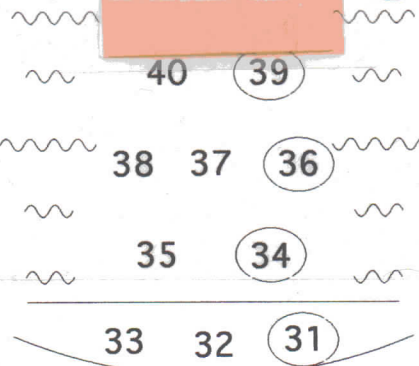

Warm Front Light R05 (1)

Warm Backs R02 (30)

Blue Front Light R68 (20)

High Side Lights

Boom Side Lights

Colored Back Light
Blue L132 Red R26

Specials

1st Elec Specials N/C