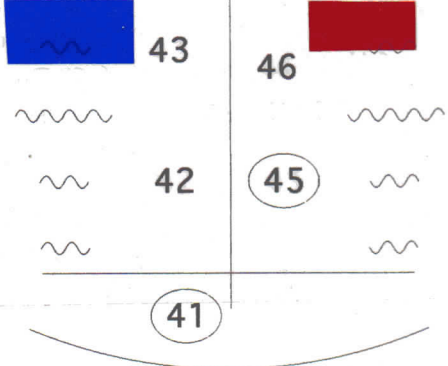

Warm Front Light R05 (1)

Warm Backs R02 (30)

Blue Front Light R68 (20)

High Side Lights

Boom Side Lights

Colored Back Light
Blue L132 Red R26

Specials

1st Elec Specials N/C

302 Stage Left & Right L132

2nd Beam color washes

160's Magenta R39 [Red Bar]

170's Purple L180 [Blue Bar]

180's Amber R318 [Red Bar]

1_4 1_3 1_2 (1_1)

Cyc lights

2_4 2_3 2_2 (2_1)