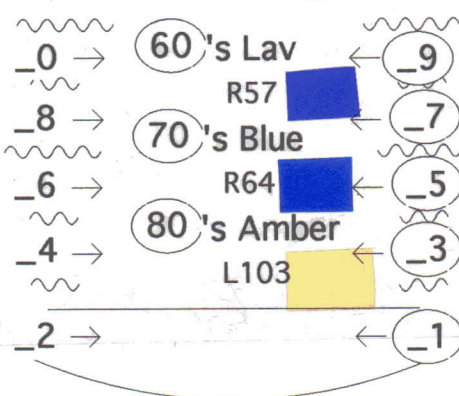

Warm Front Light R05 (1)

Warm Backs R02 (30)

Blue Front Light R68 (20)

High Side Lights

Boom Side Lights

Colored Back Light
Blue L132 Red R26

Specials

1st Elec Specials N/C

214 213 212 (211)

1st Beam Specials R51

206 205 202 (201)

204 203

2nd Beam DC Specials R132

222 (221)

Conductor Specials

113

302 Stage Left & Right L132

2nd Beam color washes

160's Magenta R39 [Red Bar]

170's Purple L180 [Blue Bar]

180's Amber R318 [Red Bar]

1_4 1_3 1_2 (1_1)

Cyc lights

2_4 2_3 2_2 (2_1)