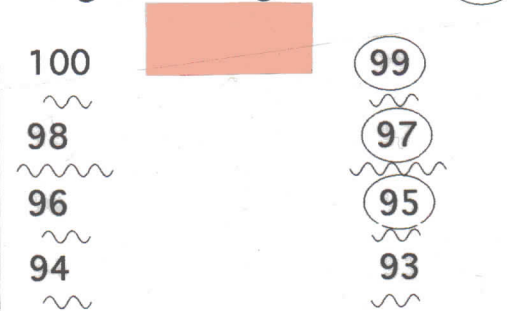

Wing Down Lights L154 (93)

AP Down Lights R51

27 (26) 27 [Blue Bar]

AP Down Lights N/C 29

Backstage Running Blues

301 Upstage R83

302 Stage Left & Right L132

2nd Beam color washes

160's Magenta R39 [Red Bar]

170's Purple L180 [Blue Bar]

180's Amber R318 [Red Bar]

1_4 1_3 1_2 (1_1)

Cyc lights

2_4 2_3 2_2 (2_1)

260's Blue R125

270's Red R124

280's Green R126

Curtain Warmers/Shell Gobos

150

J. Bass 4/20/11