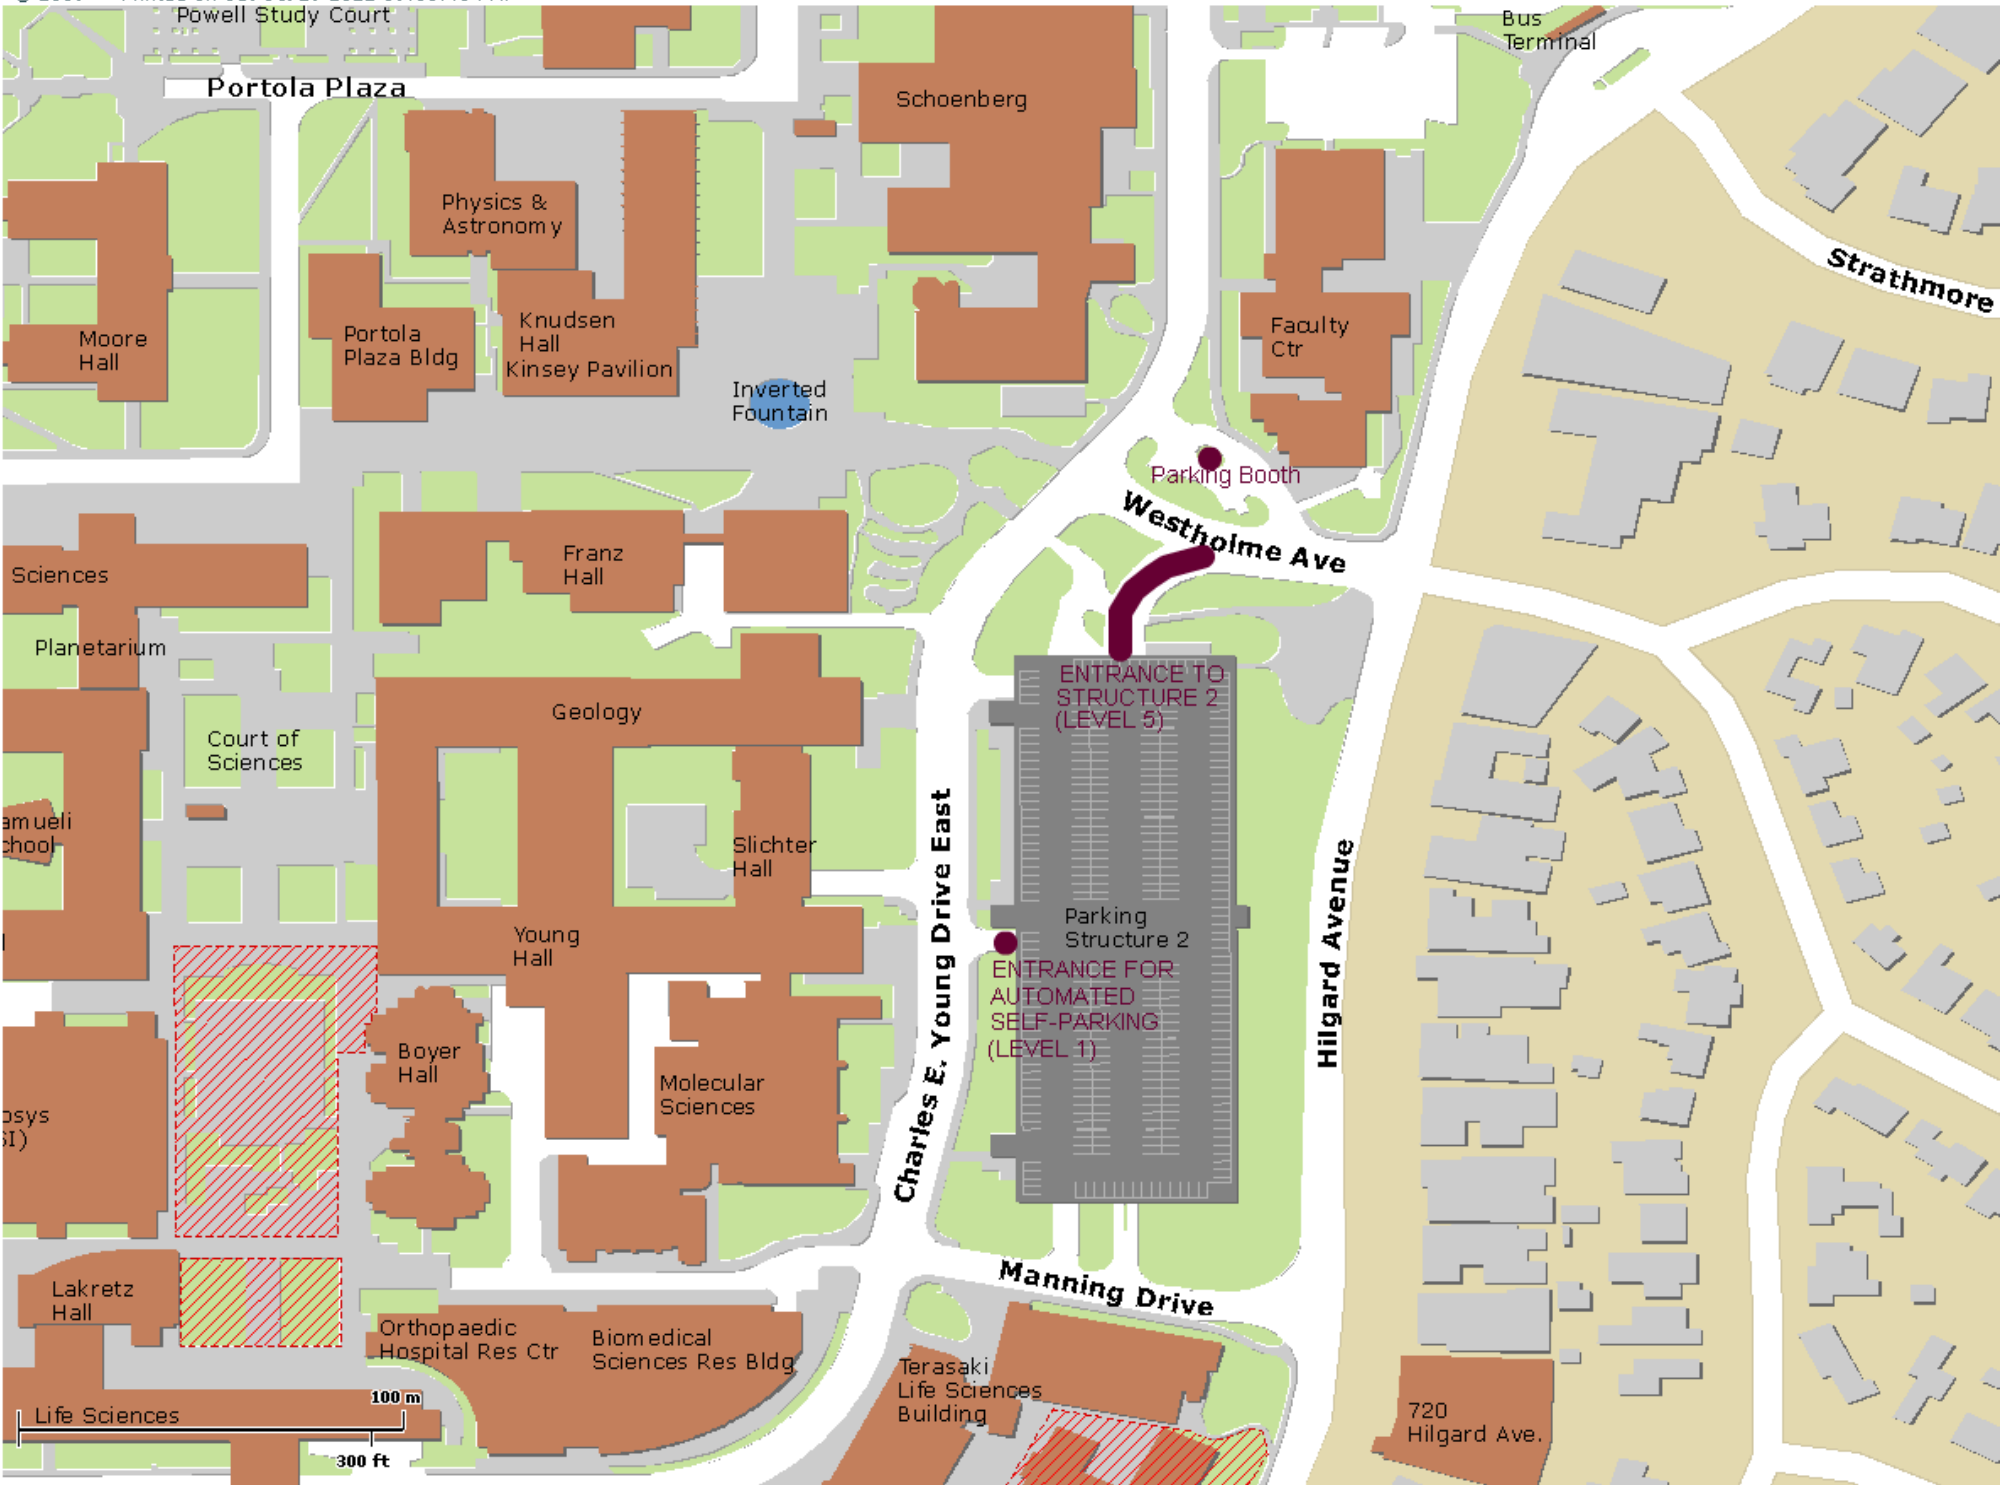

UCLA Campus Map

Notes: Parking for Schoenberg Hall

© 2009 - Printed on Sat Oct 29 2011 09:03:48 PM.
Powell Study Court

100 m
300 ft